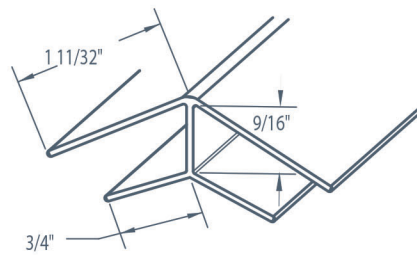

PVC Interlocking Liner Panel

Trim Dimensions

"J" Trim

"H" Divider

Outside Corner

Base Trim

Inside Cove

Inside/Outside Corner

"45 H" Divider

"F" Trim

Note: All trims are 10' lengths