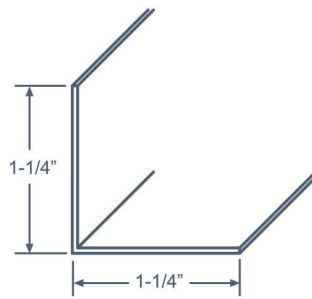

PVC Interlocking Liner Panel

Trim Dimensions

"J" Trim

"H" Divider

Outside Corner

Base Trim

Inside Cove

Inside/Outside Corner

"45 H" Divider

"F" Trim

Note: All trims are 10' lengths