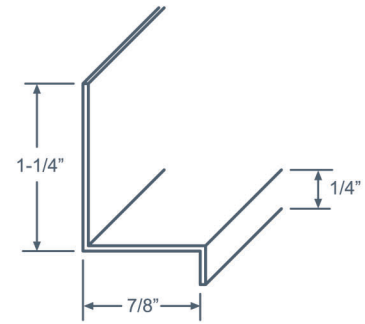

PVC Interlocking Liner Panel

Trim Dimensions

"J" Trim

"H" Divider

Outside Corner

Base Trim

Inside Cove

Inside/Outside Corner

"45 H" Divider

"F" Trim

Note: All trims are 10' lengths