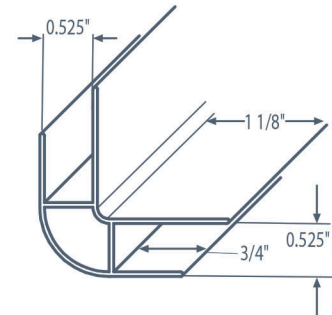

PVC Interlocking Liner Panel

Trim Dimensions

"J" Trim

"H" Divider

Outside Corner

Base Trim

Inside Cove

Inside/Outside Corner

"45 H" Divider

"F" Trim

Note: All trims are 10' lengths