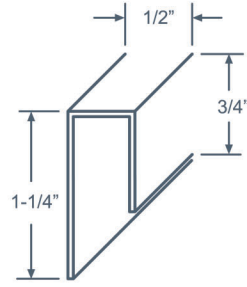

PVC Interlocking Liner Panel

Trim Dimensions

"J" Trim

"H" Divider

Outside Corner

Base Trim

Inside Cove

Inside/Outside Corner

"45 H" Divider

"F" Trim

Note: All trims are 10' lengths