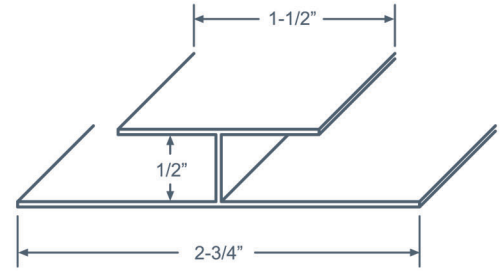

PVC Interlocking Liner Panel

Trim Dimensions

"J" Trim

"H" Divider

Outside Corner

Base Trim

Inside Cove

Inside/Outside Corner

"45 H" Divider

"F" Trim

Note: All trims are 10' lengths