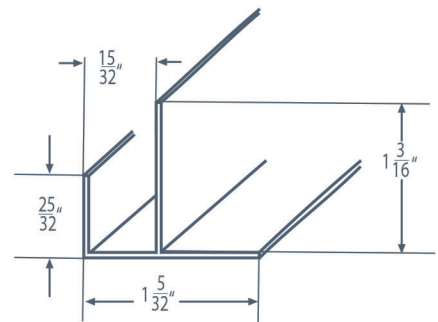

PVC Interlocking Liner Panel

Trim Dimensions

"J" Trim

"H" Divider

Outside Corner

Base Trim

Inside Cove

Inside/Outside Corner

"45 H" Divider

"F" Trim

Note: All trims are 10' lengths