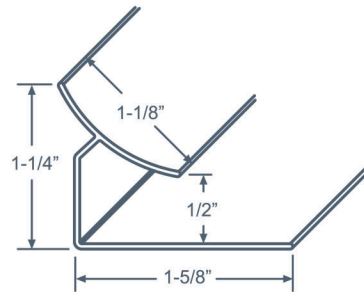

PVC Interlocking Liner Panel

Trim Dimensions

"J" Trim

"H" Divider

Outside Corner

Base Trim

Inside Cove

Inside/Outside Corner

"45 H" Divider

"F" Trim

Note: All trims are 10' lengths