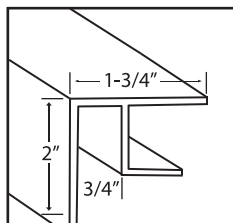

AGRILITE™

Corrugated PVC Liner Panels

Product Specifications

PRODUCT CHART		
Profile:	 Agrilite™ Greca	 Agrilite™ 9"
Panel Width:	38" (Net Coverage 36")	38" (Net Coverage 36")
Panel Lengths:	12'4", 16'4", 20'4"	12'4", 16'4", 20'4"
Panel Thickness:	0.032" (0.81 mm)	0.039" (0.99 mm)
Rib Height:	0.75" (19.05 mm)	0.71" (18.2 mm)
Panel Color:	Bright White	Bright White
UV Resistant:	Yes	Yes

AVAILABLE PROFILES

BASE TRIM

INSIDE/OUTSIDE CORNER

J- TRIM

OUTSIDE CORNER

H-DIVIDER

Agrilite™ PVC Profiles are available to make your installation effortless and improve the look of finished interior walls and ceilings.