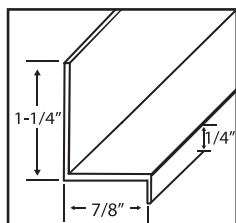

AGRILITE™

Corrugated PVC Liner Panels

Product Specifications

PRODUCT CHART		
Profile:	 Agrilite™ Greca	 Agrilite™ 9"
Panel Width:	38" (Net Coverage 36")	38" (Net Coverage 36")
Panel Lengths:	12'4", 16'4", 20'4"	12'4", 16'4", 20'4"
Panel Thickness:	0.032" (0.81 mm)	0.039" (0.99 mm)
Rib Height:	0.75" (19.05 mm)	0.71" (18.2 mm)
Panel Color:	Bright White	Bright White
UV Resistant:	Yes	Yes

AVAILABLE PROFILES

BASE TRIM

INSIDE/OUTSIDE CORNER

J- TRIM

OUTSIDE CORNER

H-DIVIDER

Agrilite™ PVC Profiles are available to make your installation effortless and improve the look of finished interior walls and ceilings.