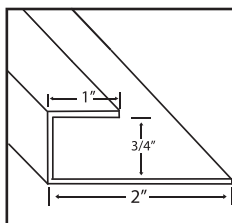

AGRILITE™

Corrugated PVC Liner Panels

Product Specifications

PRODUCT CHART		
Profile:	 Agrilite™ Greca	 Agrilite™ 9"
Panel Width:	38" (Net Coverage 36")	38" (Net Coverage 36")
Panel Lengths:	12'4", 16'4", 20'4"	12'4", 16'4", 20'4"
Panel Thickness:	0.032" (0.81 mm)	0.039" (0.99 mm)
Rib Height:	0.75" (19.05 mm)	0.71" (18.2 mm)
Panel Color:	Bright White	Bright White
UV Resistant:	Yes	Yes

AVAILABLE PROFILES

BASE TRIM

INSIDE/OUTSIDE CORNER

J- TRIM

OUTSIDE CORNER

H-DIVIDER

Agrilite™ PVC Profiles are available to make your installation effortless and improve the look of finished interior walls and ceilings.