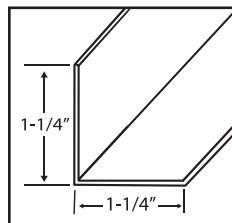

AGRILITE™

Corrugated PVC Liner Panels

Product Specifications

PRODUCT CHART		
Profile:	 Agrilite™ Greca	 Agrilite™ 9"
Panel Width:	38" (Net Coverage 36")	38" (Net Coverage 36")
Panel Lengths:	12'4", 16'4", 20'4"	12'4", 16'4", 20'4"
Panel Thickness:	0.032" (0.81 mm)	0.039" (0.99 mm)
Rib Height:	0.75" (19.05 mm)	0.71" (18.2 mm)
Panel Color:	Bright White	Bright White
UV Resistant:	Yes	Yes

AVAILABLE PROFILES

BASE TRIM

INSIDE/OUTSIDE CORNER

J- TRIM

OUTSIDE CORNER

H-DIVIDER

Agrilite™ PVC Profiles are available to make your installation effortless and improve the look of finished interior walls and ceilings.