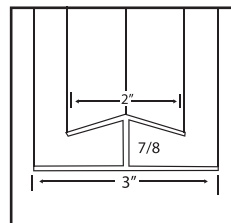

AGRILITE™

Corrugated PVC Liner Panels

Product Specifications

PRODUCT CHART		
Profile:	 Agrilite™ Greca	 Agrilite™ 9"
Panel Width:	38" (Net Coverage 36")	38" (Net Coverage 36")
Panel Lengths:	12'4", 16'4", 20'4"	12'4", 16'4", 20'4"
Panel Thickness:	0.032" (0.81 mm)	0.039" (0.99 mm)
Rib Height:	0.75" (19.05 mm)	0.71" (18.2 mm)
Panel Color:	Bright White	Bright White
UV Resistant:	Yes	Yes

AVAILABLE PROFILES

BASE TRIM

INSIDE/OUTSIDE CORNER

J- TRIM

OUTSIDE CORNER

H-DIVIDER

Agrilite™ PVC Profiles are available to make your installation effortless and improve the look of finished interior walls and ceilings.