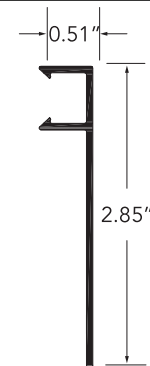

OUTSIDE CORNER
 PART NUMBER: 15987
 DIMENSIONS: 3.50" L x 3.50" W

Note: For ordering purposes, please refer to our Siding and Trim Reference List.

GET IN TOUCH

info@elitecladding.com
 www.elitecladding.com

Click on Social Media
 Icons to follow the latest Trends

ACCESSORIES

H-TRIM
PART NUMBER: 16093
DIMENSIONS: 1.25" L x 3.50" W

J-TRIM
PART NUMBER: 16012
DIMENSIONS: 1.25" L x 1.85" W

CASING TRIM
PART NUMBER: 15992
DIMENSIONS: 3.50" L x 1.25" W

NAIL FIN
PART NUMBER: 15995
DIMENSIONS: 2.85" L x 0.51" W

Note: For ordering purposes, please refer to our Siding and Trim Reference List.

GET IN TOUCH

info@elitecladding.com
www.elitecladding.com

Click on Social Media
Icons to follow the latest Trends

ACCESSORIES

OUTSIDE CORNER CONNECTOR
PART NUMBER: A835A02
DIMENSIONS: 3.50" L x 1.74" W

INSIDE CORNER CONNECTOR
PART NUMBER: A835A03
DIMENSIONS: 3.50" L x 0.78" W

LARGE VENT COVER
PART NUMBER: VISL16013
DIMENSIONS: 13.89" L x 13.89" W