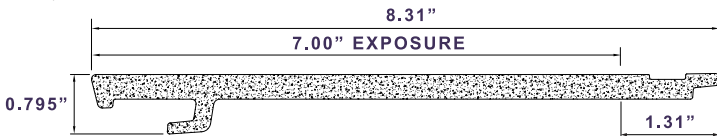

PRODUCTS

EXPOSURE: 7"
 LENGTH: 12'
 DIMENSIONS: 8.31"W x 0.79"H
 PART NUMBER: 15950
 PCS PER BOX: 8 PCS
 SF/BOX: 56 SQ.FT.

EXPOSURE: 12"
 LENGTH: 10'
 DIMENSIONS: 13.70"W x 0.80"H
 PART NUMBER: 16013
 PCS PER BOX: 6 PCS
 SF/BOX: 60 SQ.FT.

OUTSIDE CORNER
 PART NUMBER: 15987
 DIMENSIONS: 3.50" L x 3.50" W

Note: For ordering purposes, please refer to our Siding and Trim Reference List.

GET IN TOUCH

info@elitecladding.com
 www.elitecladding.com

Click on Social Media
 Icons to follow the latest Trends

ACCESSORIES

H-TRIM
PART NUMBER: 16093
DIMENSIONS: 1.25" L x 3.50" W

J-TRIM
PART NUMBER: 16012
DIMENSIONS: 1.25" L x 1.85" W

CASING TRIM
PART NUMBER: 15992
DIMENSIONS: 3.50" L x 1.25" W

ACCESSORIES

OUTSIDE CORNER CONNECTOR
PART NUMBER: A835A02
DIMENSIONS: 3.50" L x 1.74" W

INSIDE CORNER CONNECTOR
PART NUMBER: A835A03
DIMENSIONS: 3.50" L x 0.78" W

LARGE VENT COVER
PART NUMBER: VISL16013
DIMENSIONS: 13.89" L x 13.89" W