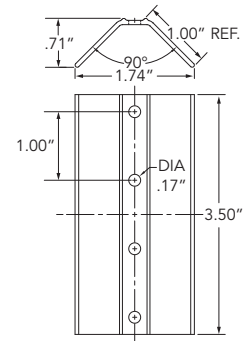

Click on Social Media
 Icons to follow the latest Trends

ACCESSORIES

H-TRIM
PART NUMBER: 16093
DIMENSIONS: 1.25" L x 3.50" W

J-TRIM
PART NUMBER: 16012
DIMENSIONS: 1.25" L x 1.85" W

CASING TRIM
PART NUMBER: 15992
DIMENSIONS: 3.50" L x 1.25" W

NAIL FIN
PART NUMBER: 15995
DIMENSIONS: 2.85" L x 0.51" W

Note: For ordering purposes, please refer to our Siding and Trim Reference List.

GET IN TOUCH

info@elitecladding.com
www.elitecladding.com

Click on Social Media
Icons to follow the latest Trends

ACCESSORIES

OUTSIDE CORNER CONNECTOR
PART NUMBER: A835A02
DIMENSIONS: 3.50" L x 1.74" W

INSIDE CORNER CONNECTOR
PART NUMBER: A835A03
DIMENSIONS: 3.50" L x 0.78" W

LARGE VENT COVER
PART NUMBER: VISL16013
DIMENSIONS: 13.89" L x 13.89" W

SMALL VENT COVER
PART NUMBER: VISS16013
DIMENSIONS: 13.89" L x 11.89" W

Note: For ordering purposes, please refer to our Siding and Trim Reference List.

GET IN TOUCH

info@elitecladding.com
www.elitecladding.com