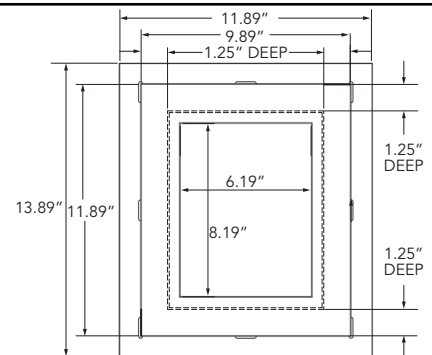

PRODUCTS

EXPOSURE: 7"
 LENGTH: 12'
 DIMENSIONS: 8.31"W x 0.79"H
 PART NUMBER: 15950
 PCS PER BOX: 8 PCS
 SF/BOX: 56 SQ.FT.

EXPOSURE: 12"
 LENGTH: 10'
 DIMENSIONS: 13.70"W x 0.80"H
 PART NUMBER: 16013
 PCS PER BOX: 6 PCS
 SF/BOX: 60 SQ.FT.

info@elitecladding.com
 www.elitecladding.com

Click on Social Media
 Icons to follow the latest Trends

ACCESSORIES

<p>H-TRIM PART NUMBER: 16093 DIMENSIONS: 1.25" L x 3.50" W</p>		
<p>J-TRIM PART NUMBER: 16012 DIMENSIONS: 1.25" L x 1.85" W</p>		
<p>CASING TRIM PART NUMBER: 15992 DIMENSIONS: 3.50" L x 1.25" W</p>		
<p>NAIL FIN PART NUMBER: 15995 DIMENSIONS: 2.85" L x 0.51" W</p>		

GET IN TOUCH

info@elitecladding.com
www.elitecladding.com

Click on Social Media
Icons to follow the latest Trends

ACCESSORIES

OUTSIDE CORNER CONNECTOR
PART NUMBER: A835A02
DIMENSIONS: 3.50" L x 1.74" W

INSIDE CORNER CONNECTOR
PART NUMBER: A835A03
DIMENSIONS: 3.50" L x .74" W

LARGE VENT COVER
PART NUMBER: VISL16013
DIMENSIONS: 13.89" L x 13.89" W

SMALL VENT COVER
PART NUMBER: VISS16013
DIMENSIONS: 13.89" L x 11.89" W

GET IN TOUCH

info@elitecladding.com
www.elitecladding.com

Click on Social Media
Icons to follow the latest Trends