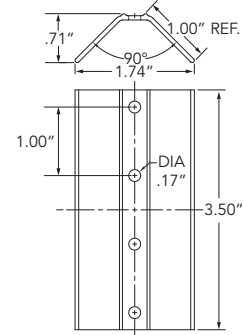

STARTER STRIP
 PART NUMBER: 16068
 DIMENSIONS: 3.00" L x 0.45" W

INSIDE CORNER
 PART NUMBER: 15991
 DIMENSIONS: 3.00" L x 3.00" W

OUTSIDE CORNER
 PART NUMBER: 15987
 DIMENSIONS: 3.50" L x 3.50" W

GET IN TOUCH

info@elitecladding.com
 www.elitecladding.com

Click on Social Media
 Icons to follow the latest Trends

ACCESSORIES

<p>H-TRIM PART NUMBER: 16093 DIMENSIONS: 1.25" L x 3.50" W</p>		
<p>J-TRIM PART NUMBER: 16012 DIMENSIONS: 1.25" L x 1.85" W</p>		
<p>CASING TRIM PART NUMBER: 15992 DIMENSIONS: 3.50" L x 1.25" W</p>		
<p>NAIL FIN PART NUMBER: 15995 DIMENSIONS: 2.85" L x 0.51" W</p>		

GET IN TOUCH

info@elitecladding.com
www.elitecladding.com

Click on Social Media
Icons to follow the latest Trends

ACCESSORIES

OUTSIDE CORNER CONNECTOR
PART NUMBER: A835A02
DIMENSIONS: 3.50" L x 1.74" W

INSIDE CORNER CONNECTOR
PART NUMBER: A835A03
DIMENSIONS: 3.50" L x .74" W

LARGE VENT COVER
PART NUMBER: VISL16013
DIMENSIONS: 13.89" L x 13.89" W

SMALL VENT COVER
PART NUMBER: VISS16013
DIMENSIONS: 13.89" L x 11.89" W

GET IN TOUCH

info@elitecladding.com
www.elitecladding.com

Click on Social Media
Icons to follow the latest Trends