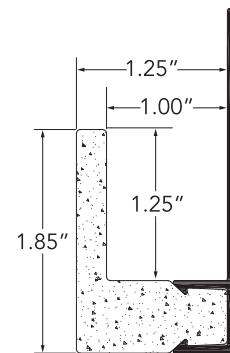

OUTSIDE CORNER
 PART NUMBER: 15987
 DIMENSIONS: 3.50" L x 3.50" W

Note: For ordering purposes, please refer to our Siding and Trim Reference List.

GET IN TOUCH

info@elitecladding.com
 www.elitecladding.com

Click on Social Media
 Icons to follow the latest Trends

ACCESSORIES

H-TRIM
PART NUMBER: 16093
DIMENSIONS: 1.25" L x 3.50" W

J-TRIM
PART NUMBER: 16012
DIMENSIONS: 1.25" L x 1.85" W

CASING TRIM
PART NUMBER: 15992
DIMENSIONS: 3.50" L x 1.25" W

NAIL FIN
PART NUMBER: 15995
DIMENSIONS: 2.85" L x 0.51" W

Note: For ordering purposes, please refer to our Siding and Trim Reference List.

GET IN TOUCH

info@elitecladding.com
www.elitecladding.com

Click on Social Media
Icons to follow the latest Trends

ACCESSORIES

OUTSIDE CORNER CONNECTOR
PART NUMBER: A835A02
DIMENSIONS: 3.50" L x 1.74" W

INSIDE CORNER CONNECTOR
PART NUMBER: A835A03
DIMENSIONS: 3.50" L x 0.78" W

LARGE VENT COVER
PART NUMBER: VISL16013
DIMENSIONS: 13.89" L x 13.89" W