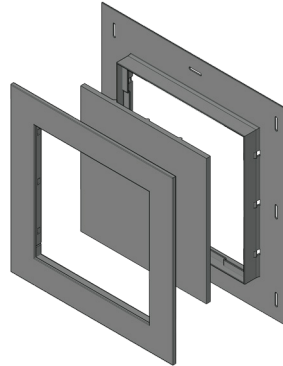

STARTER STRIP
 PART NUMBER: 16068
 DIMENSIONS: 3.00" L x 0.45" W

INSIDE CORNER
 PART NUMBER: 15991
 DIMENSIONS: 3.00" L x 3.00" W

OUTSIDE CORNER
 PART NUMBER: 15987
 DIMENSIONS: 3.50" L x 3.50" W

GET IN TOUCH

info@elitecladding.com
 www.elitecladding.com

Click on Social Media
 Icons to follow the latest Trends

ACCESSORIES

<p>H-TRIM PART NUMBER: 16093 DIMENSIONS: 1.25" L x 3.50" W</p>		
<p>J-TRIM PART NUMBER: 16012 DIMENSIONS: 1.25" L x 1.85" W</p>		
<p>CASING TRIM PART NUMBER: 15992 DIMENSIONS: 3.50" L x 1.25" W</p>		
<p>NAIL FIN PART NUMBER: 15995 DIMENSIONS: 2.85" L x 0.51" W</p>		

GET IN TOUCH

info@elitecladding.com
www.elitecladding.com

Click on Social Media
Icons to follow the latest Trends

ACCESSORIES

OUTSIDE CORNER CONNECTOR
PART NUMBER: A835A02
DIMENSIONS: 3.50" L x 1.74" W

INSIDE CORNER CONNECTOR
PART NUMBER: A835A03
DIMENSIONS: 3.50" L x .74" W

LARGE VENT COVER
PART NUMBER: VISL16013
DIMENSIONS: 13.89" L x 13.89" W

SMALL VENT COVER
PART NUMBER: VISS16013
DIMENSIONS: 13.89" L x 11.89" W

GET IN TOUCH

info@elitecladding.com
www.elitecladding.com

Click on Social Media
Icons to follow the latest Trends