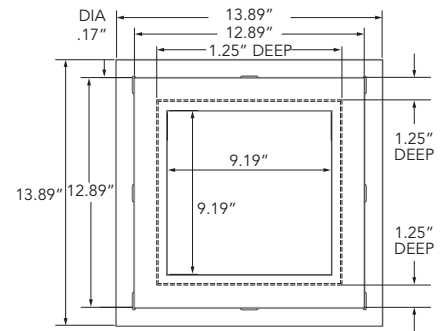

PRODUCTS

EXPOSURE: 7"
 LENGTH: 12'
 DIMENSIONS: 8.31"W x 0.79"H
 PART NUMBER: 15950
 PCS PER BOX: 8 PCS
 SF/BOX: 56 SQ.FT.

EXPOSURE: 12"
 LENGTH: 10'
 DIMENSIONS: 13.70"W x 0.80"H
 PART NUMBER: 16013
 PCS PER BOX: 6 PCS
 SF/BOX: 60 SQ.FT.

info@elitecladding.com
 www.elitecladding.com

Click on Social Media
 Icons to follow the latest Trends

ACCESSORIES

<p>H-TRIM PART NUMBER: 16093 DIMENSIONS: 1.25" L x 3.50" W</p>		
<p>J-TRIM PART NUMBER: 16012 DIMENSIONS: 1.25" L x 1.85" W</p>		
<p>CASING TRIM PART NUMBER: 15992 DIMENSIONS: 3.50" L x 1.25" W</p>		
<p>NAIL FIN PART NUMBER: 15995 DIMENSIONS: 2.85" L x 0.51" W</p>		

GET IN TOUCH

info@elitecladding.com
www.elitecladding.com

Click on Social Media
Icons to follow the latest Trends

ACCESSORIES

OUTSIDE CORNER CONNECTOR
PART NUMBER: A835A02
DIMENSIONS: 3.50" L x 1.74" W

INSIDE CORNER CONNECTOR
PART NUMBER: A835A03
DIMENSIONS: 3.50" L x .74" W

LARGE VENT COVER
PART NUMBER: VISL16013
DIMENSIONS: 13.89" L x 13.89" W

SMALL VENT COVER
PART NUMBER: VISS16013
DIMENSIONS: 13.89" L x 11.89" W

GET IN TOUCH

info@elitecladding.com
www.elitecladding.com

Click on Social Media
Icons to follow the latest Trends