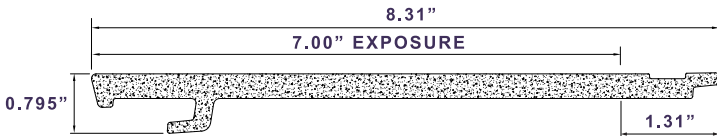

PRODUCTS

EXPOSURE: 7"
 LENGTH: 12'
 DIMENSIONS: 8.31"W x 0.79"H
 PART NUMBER: 15950
 PCS PER BOX: 8 PCS
 SF/BOX: 56 SQ.FT.

EXPOSURE: 12"
 LENGTH: 10'
 DIMENSIONS: 13.70"W x 0.80"H
 PART NUMBER: 16013
 PCS PER BOX: 6 PCS
 SF/BOX: 60 SQ.FT.

GET IN TOUCH

info@elitecladding.com
 www.elitecladding.com

Click on Social Media
 Icons to follow the latest Trends

ACCESSORIES

AURALOK™ PANEL CONNECTOR
 PART NUMBER: A835A01
 DIMENSIONS: 5.85" L x 1.07" W

STARTER STRIP
 PART NUMBER: 16068
 DIMENSIONS: 3.00" L x 0.45" W

INSIDE CORNER
 PART NUMBER: 15991
 DIMENSIONS: 3.00" L x 3.00" W

OUTSIDE CORNER
 PART NUMBER: 15987
 DIMENSIONS: 3.50" L x 3.50" W

GET IN TOUCH

GET IN TOUCH

info@elitecladding.com
www.elitecladding.com

Click on Social Media
Icons to follow the latest Trends

ACCESSORIES

OUTSIDE CORNER CONNECTOR
PART NUMBER: A835A02
DIMENSIONS: 3.50" L x 1.74" W

INSIDE CORNER CONNECTOR
PART NUMBER: A835A03
DIMENSIONS: 3.50" L x .74" W