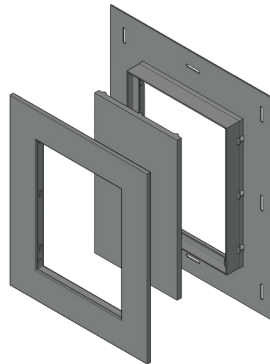

STARTER STRIP
 PART NUMBER: 16068
 DIMENSIONS: 3.00" L x 0.45" W

INSIDE CORNER
 PART NUMBER: 15991
 DIMENSIONS: 3.00" L x 3.00" W

OUTSIDE CORNER
 PART NUMBER: 15987
 DIMENSIONS: 3.50" L x 3.50" W

GET IN TOUCH

info@elitecladding.com
 www.elitecladding.com

Click on Social Media
 Icons to follow the latest Trends

ACCESSORIES

<p>H-TRIM PART NUMBER: 16093 DIMENSIONS: 1.25" L x 3.50" W</p>		
<p>J-TRIM PART NUMBER: 16012 DIMENSIONS: 1.25" L x 1.85" W</p>		
<p>CASING TRIM PART NUMBER: 15992 DIMENSIONS: 3.50" L x 1.25" W</p>		
<p>NAIL FIN PART NUMBER: 15995 DIMENSIONS: 2.85" L x 0.51" W</p>		

GET IN TOUCH

info@elitecladding.com
www.elitecladding.com

Click on Social Media
Icons to follow the latest Trends

ACCESSORIES

OUTSIDE CORNER CONNECTOR
PART NUMBER: A835A02
DIMENSIONS: 3.50" L x 1.74" W

INSIDE CORNER CONNECTOR
PART NUMBER: A835A03
DIMENSIONS: 3.50" L x .74" W

LARGE VENT COVER
PART NUMBER: VISL16013
DIMENSIONS: 13.89" L x 13.89" W

SMALL VENT COVER
PART NUMBER: VISS16013
DIMENSIONS: 13.89" L x 11.89" W

GET IN TOUCH

info@elitecladding.com
www.elitecladding.com

Click on Social Media
Icons to follow the latest Trends