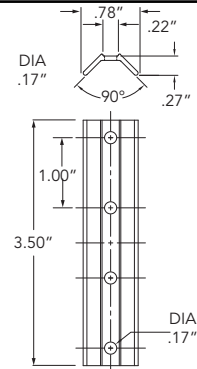

STARTER STRIP
 PART NUMBER: 16068
 DIMENSIONS: 3.00" L x 0.45" W

INSIDE CORNER
 PART NUMBER: 15991
 DIMENSIONS: 3.00" L x 3.00" W

OUTSIDE CORNER
 PART NUMBER: 15987
 DIMENSIONS: 3.50" L x 3.50" W

GET IN TOUCH

info@elitecladding.com
 www.elitecladding.com

Click on Social Media
 Icons to follow the latest Trends

ACCESSORIES

<p>H-TRIM PART NUMBER: 16093 DIMENSIONS: 1.25" L x 3.50" W</p>		
<p>J-TRIM PART NUMBER: 16012 DIMENSIONS: 1.25" L x 1.85" W</p>		
<p>CASING TRIM PART NUMBER: 15992 DIMENSIONS: 3.50" L x 1.25" W</p>		
<p>NAIL FIN PART NUMBER: 15995 DIMENSIONS: 2.85" L x 0.51" W</p>		

GET IN TOUCH

info@elitecladding.com
www.elitecladding.com

Click on Social Media
Icons to follow the latest Trends

ACCESSORIES

OUTSIDE CORNER CONNECTOR
PART NUMBER: A835A02
DIMENSIONS: 3.50" L x 1.74" W

INSIDE CORNER CONNECTOR
PART NUMBER: A835A03
DIMENSIONS: 3.50" L x .74" W

LARGE VENT COVER
PART NUMBER: VISL16013
DIMENSIONS: 13.89" L x 13.89" W

SMALL VENT COVER
PART NUMBER: VISS16013
DIMENSIONS: 13.89" L x 11.89" W

GET IN TOUCH

info@elitecladding.com
www.elitecladding.com

Click on Social Media
Icons to follow the latest Trends