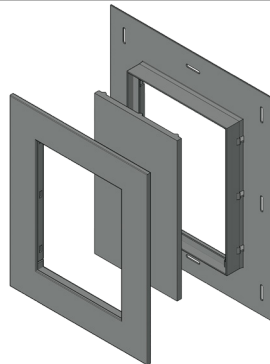

Click on Social Media
 Icons to follow the latest Trends

ACCESSORIES

H-TRIM
PART NUMBER: 16093
DIMENSIONS: 1.25" L x 3.50" W

J-TRIM
PART NUMBER: 16012
DIMENSIONS: 1.25" L x 1.85" W

CASING TRIM
PART NUMBER: 15992
DIMENSIONS: 3.50" L x 1.25" W

NAIL FIN
PART NUMBER: 15995
DIMENSIONS: 2.85" L x 0.51" W

Note: For ordering purposes, please refer to our Siding and Trim Reference List.

GET IN TOUCH

info@elitecladding.com
www.elitecladding.com

Click on Social Media
Icons to follow the latest Trends

ACCESSORIES

OUTSIDE CORNER CONNECTOR
PART NUMBER: A835A02
DIMENSIONS: 3.50" L x 1.74" W

INSIDE CORNER CONNECTOR
PART NUMBER: A835A03
DIMENSIONS: 3.50" L x 0.78" W

LARGE VENT COVER
PART NUMBER: VISL16013
DIMENSIONS: 13.89" L x 13.89" W

SMALL VENT COVER
PART NUMBER: VISS16013
DIMENSIONS: 13.89" L x 11.89" W

Note: For ordering purposes, please refer to our Siding and Trim Reference List.

GET IN TOUCH

info@elitecladding.com
www.elitecladding.com