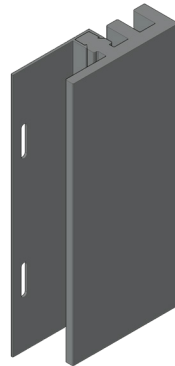

OUTSIDE CORNER
 PART NUMBER: 15987
 DIMENSIONS: 3.50" L x 3.50" W

Note: For ordering purposes, please refer to our Siding and Trim Reference List.

GET IN TOUCH

info@elitecladding.com
 www.elitecladding.com

Click on Social Media
 Icons to follow the latest Trends

ACCESSORIES

H-TRIM
PART NUMBER: 16093
DIMENSIONS: 1.25" L x 3.50" W

J-TRIM
PART NUMBER: 16012
DIMENSIONS: 1.25" L x 1.85" W

CASING TRIM
PART NUMBER: 15992
DIMENSIONS: 3.50" L x 1.25" W

NAIL FIN
PART NUMBER: 15995
DIMENSIONS: 2.85" L x 0.51" W

Note: For ordering purposes, please refer to our Siding and Trim Reference List.

GET IN TOUCH

info@elitecladding.com
www.elitecladding.com

Click on Social Media
Icons to follow the latest Trends

ACCESSORIES

OUTSIDE CORNER CONNECTOR
PART NUMBER: A835A02
DIMENSIONS: 3.50" L x 1.74" W

INSIDE CORNER CONNECTOR
PART NUMBER: A835A03
DIMENSIONS: 3.50" L x 0.78" W

LARGE VENT COVER
PART NUMBER: VISL16013
DIMENSIONS: 13.89" L x 13.89" W