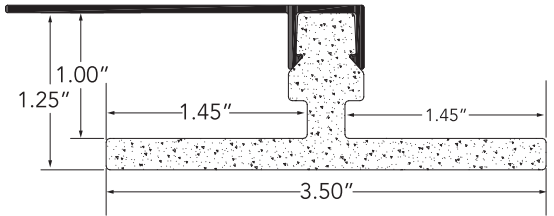

PRODUCTS

EXPOSURE: 7"
 LENGTH: 12'
 DIMENSIONS: 8.31"W x 0.79"H
 PART NUMBER: 15950
 PCS PER BOX: 8 PCS
 SF/BOX: 56 SQ.FT.

EXPOSURE: 12"
 LENGTH: 10'
 DIMENSIONS: 13.70"W x 0.80"H
 PART NUMBER: 16013
 PCS PER BOX: 6 PCS
 SF/BOX: 60 SQ.FT.

OUTSIDE CORNER
 PART NUMBER: 15987
 DIMENSIONS: 3.50" L x 3.50" W

Note: For ordering purposes, please refer to our Siding and Trim Reference List.

GET IN TOUCH

info@elitecladding.com
 www.elitecladding.com

Click on Social Media
 Icons to follow the latest Trends

ACCESSORIES

H-TRIM
PART NUMBER: 16093
DIMENSIONS: 1.25" L x 3.50" W

J-TRIM
PART NUMBER: 16012
DIMENSIONS: 1.25" L x 1.85" W

CASING TRIM
PART NUMBER: 15992
DIMENSIONS: 3.50" L x 1.25" W

ACCESSORIES

OUTSIDE CORNER CONNECTOR
PART NUMBER: A835A02
DIMENSIONS: 3.50" L x 1.74" W

INSIDE CORNER CONNECTOR
PART NUMBER: A835A03
DIMENSIONS: 3.50" L x 0.78" W

LARGE VENT COVER
PART NUMBER: VISL16013
DIMENSIONS: 13.89" L x 13.89" W