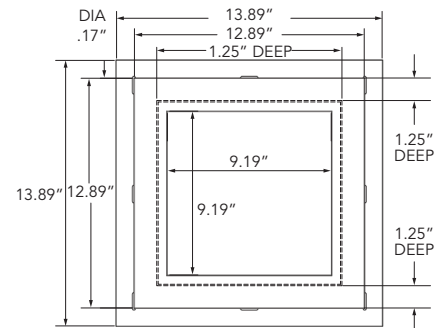

Click on Social Media
 Icons to follow the latest Trends

ACCESSORIES

H-TRIM
PART NUMBER: 16093
DIMENSIONS: 1.25" L x 3.50" W

J-TRIM
PART NUMBER: 16012
DIMENSIONS: 1.25" L x 1.85" W

CASING TRIM
PART NUMBER: 15992
DIMENSIONS: 3.50" L x 1.25" W

NAIL FIN
PART NUMBER: 15995
DIMENSIONS: 2.85" L x 0.51" W

Note: For ordering purposes, please refer to our Siding and Trim Reference List.

GET IN TOUCH

info@elitecladding.com
www.elitecladding.com

Click on Social Media
Icons to follow the latest Trends

ACCESSORIES

OUTSIDE CORNER CONNECTOR
PART NUMBER: A835A02
DIMENSIONS: 3.50" L x 1.74" W

INSIDE CORNER CONNECTOR
PART NUMBER: A835A03
DIMENSIONS: 3.50" L x 0.78" W

LARGE VENT COVER
PART NUMBER: VISL16013
DIMENSIONS: 13.89" L x 13.89" W

SMALL VENT COVER
PART NUMBER: VISS16013
DIMENSIONS: 13.89" L x 11.89" W

Note: For ordering purposes, please refer to our Siding and Trim Reference List.

GET IN TOUCH

info@elitecladding.com
www.elitecladding.com