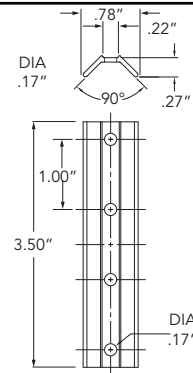

Click on Social Media
 Icons to follow the latest Trends

ACCESSORIES

H-TRIM
PART NUMBER: 16093
DIMENSIONS: 1.25" L x 3.50" W

J-TRIM
PART NUMBER: 16012
DIMENSIONS: 1.25" L x 1.85" W

CASING TRIM
PART NUMBER: 15992
DIMENSIONS: 3.50" L x 1.25" W

NAIL FIN
PART NUMBER: 15995
DIMENSIONS: 2.85" L x 0.51" W

Note: For ordering purposes, please refer to our Siding and Trim Reference List.

GET IN TOUCH

info@elitecladding.com
www.elitecladding.com

Click on Social Media
Icons to follow the latest Trends

ACCESSORIES

OUTSIDE CORNER CONNECTOR
PART NUMBER: A835A02
DIMENSIONS: 3.50" L x 1.74" W

INSIDE CORNER CONNECTOR
PART NUMBER: A835A03
DIMENSIONS: 3.50" L x 0.78" W

LARGE VENT COVER
PART NUMBER: VISL16013
DIMENSIONS: 13.89" L x 13.89" W

SMALL VENT COVER
PART NUMBER: VISS16013
DIMENSIONS: 13.89" L x 11.89" W

Note: For ordering purposes, please refer to our Siding and Trim Reference List.

GET IN TOUCH

info@elitecladding.com
www.elitecladding.com