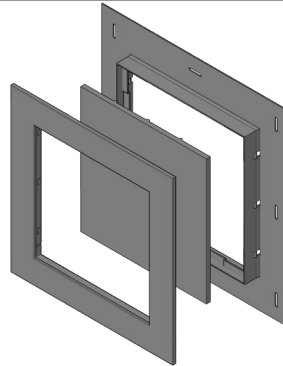

Click on Social Media
 Icons to follow the latest Trends

ACCESSORIES

H-TRIM
PART NUMBER: 16093
DIMENSIONS: 1.25" L x 3.50" W

J-TRIM
PART NUMBER: 16012
DIMENSIONS: 1.25" L x 1.85" W

CASING TRIM
PART NUMBER: 15992
DIMENSIONS: 3.50" L x 1.25" W

NAIL FIN
PART NUMBER: 15995
DIMENSIONS: 2.85" L x 0.51" W

Note: For ordering purposes, please refer to our Siding and Trim Reference List.

GET IN TOUCH

info@elitecladding.com
www.elitecladding.com

Click on Social Media
Icons to follow the latest Trends

ACCESSORIES

OUTSIDE CORNER CONNECTOR
PART NUMBER: A835A02
DIMENSIONS: 3.50" L x 1.74" W

INSIDE CORNER CONNECTOR
PART NUMBER: A835A03
DIMENSIONS: 3.50" L x 0.78" W

LARGE VENT COVER
PART NUMBER: VISL16013
DIMENSIONS: 13.89" L x 13.89" W

SMALL VENT COVER
PART NUMBER: VISS16013
DIMENSIONS: 13.89" L x 11.89" W

Note: For ordering purposes, please refer to our Siding and Trim Reference List.

GET IN TOUCH

info@elitecladding.com
www.elitecladding.com