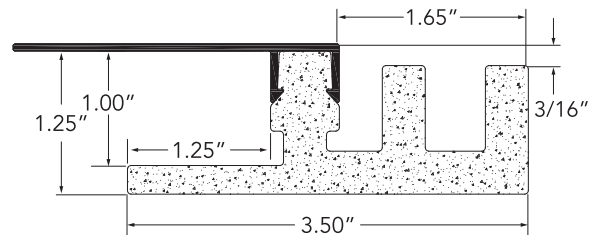

OUTSIDE CORNER
 PART NUMBER: 15987
 DIMENSIONS: 3.50" L x 3.50" W

Note: For ordering purposes, please refer to our Siding and Trim Reference List.

GET IN TOUCH

info@elitecladding.com
 www.elitecladding.com

Click on Social Media
 Icons to follow the latest Trends

ACCESSORIES

H-TRIM
PART NUMBER: 16093
DIMENSIONS: 1.25" L x 3.50" W

J-TRIM
PART NUMBER: 16012
DIMENSIONS: 1.25" L x 1.85" W

CASING TRIM
PART NUMBER: 15992
DIMENSIONS: 3.50" L x 1.25" W

NAIL FIN
PART NUMBER: 15995
DIMENSIONS: 2.85" L x 0.51" W

Note: For ordering purposes, please refer to our Siding and Trim Reference List.

GET IN TOUCH

info@elitecladding.com
www.elitecladding.com

Click on Social Media
Icons to follow the latest Trends

ACCESSORIES

OUTSIDE CORNER CONNECTOR
PART NUMBER: A835A02
DIMENSIONS: 3.50" L x 1.74" W

INSIDE CORNER CONNECTOR
PART NUMBER: A835A03
DIMENSIONS: 3.50" L x 0.78" W

LARGE VENT COVER
PART NUMBER: VISL16013
DIMENSIONS: 13.89" L x 13.89" W