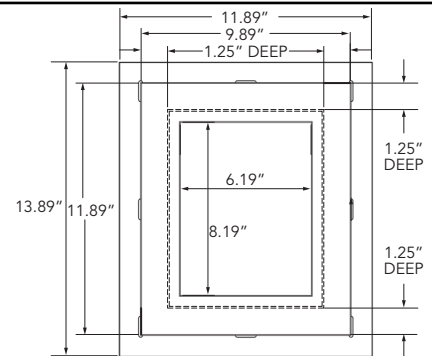

PRODUCTS

EXPOSURE: 7"
 LENGTH: 12'
 DIMENSIONS: 8.31"W x 0.79"H
 PART NUMBER: 15950
 PCS PER BOX: 8 PCS
 SF/BOX: 56 SQ.FT.

EXPOSURE: 12"
 LENGTH: 10'
 DIMENSIONS: 13.70"W x 0.80"H
 PART NUMBER: 16013
 PCS PER BOX: 6 PCS
 SF/BOX: 60 SQ.FT.

NAIL FIN
PART NUMBER: 15995
DIMENSIONS: 2.85" L x 0.51" W

Note: For ordering purposes, please refer to our Siding and Trim Reference List.

GET IN TOUCH

info@elitecladding.com
www.elitecladding.com

Click on Social Media
Icons to follow the latest Trends

ACCESSORIES

OUTSIDE CORNER CONNECTOR
PART NUMBER: A835A02
DIMENSIONS: 3.50" L x 1.74" W

INSIDE CORNER CONNECTOR
PART NUMBER: A835A03
DIMENSIONS: 3.50" L x 0.78" W

LARGE VENT COVER
PART NUMBER: VISL16013
DIMENSIONS: 13.89" L x 13.89" W

SMALL VENT COVER
PART NUMBER: VISS16013
DIMENSIONS: 13.89" L x 11.89" W

Note: For ordering purposes, please refer to our Siding and Trim Reference List.

GET IN TOUCH

info@elitecladding.com
www.elitecladding.com