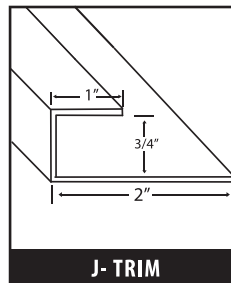

AGRILITE™

Corrugated PVC Liner Panels

Product Specifications

PRODUCT CHART		
Profile:	Agrilite™ Greca	Agrilite™ 9"
Panel Width:	38" (Net Coverage 36")	38" (Net Coverage 36")
Panel Lengths:	12'2", 16'4", 20'4"	12'2", 16'4", 20'4"
Panel Thickness:	0.032" (0.81 mm)	0.035" (0.89 mm)
Rib Height:	0.75" (19.05 mm)	0.71" (18.2 mm)
Panel Color:	Ultra White	Ultra White
UV Resistant:	Yes	Yes

AVAILABLE PROFILES

Agrilite™ PVC Profiles are available to make your installation effortless and improve the look of finished interior walls and ceilings.