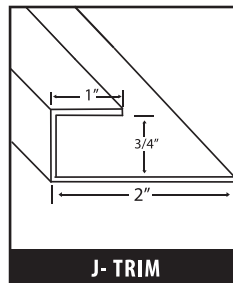

AGRILITE™

Corrugated PVC Liner Panels

Product Specifications

PRODUCT CHART		
Profile:	Agrilite™ Greca	Agrilite™ 9"
Panel Width:	38" (Net Coverage 36")	38" (Net Coverage 36")
Panel Lengths:	12'4", 16'4", 20'4"	12'4", 16'4", 20'4"
Panel Thickness:	0.032" (0.81 mm)	0.035" (0.89 mm)
Rib Height:	0.75" (19.05 mm)	0.71" (18.2 mm)
Panel Color:	Bright White	Bright White
UV Resistant:	Yes	Yes

AVAILABLE PROFILES

Agrilite™ PVC Profiles are available to make your installation effortless and improve the look of finished interior walls and ceilings.