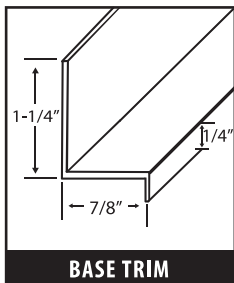

AGRILITE™

Corrugated PVC Liner Panels

Product Specifications

PRODUCT CHART		
Profile:	Agrilite™ Greca	Agrilite™ 9"
Panel Width:	38" (Net Coverage 36")	38" (Net Coverage 36")
Panel Lengths:	12'4", 16'4", 20'4"	12'4", 16'4", 20'4"
Panel Thickness:	0.032" (0.81 mm)	0.035" (0.89 mm)
Rib Height:	0.75" (19.05 mm)	0.71" (18.2 mm)
Panel Color:	Bright White	Bright White
UV Resistant:	Yes	Yes

AVAILABLE PROFILES

Agrilite™ PVC Profiles are available to make your installation effortless and improve the look of finished interior walls and ceilings.