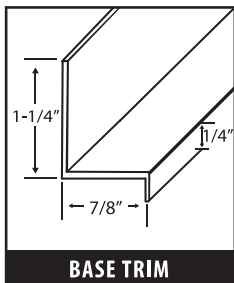

AGRILITE™

Corrugated PVC Liner Panels

Product Specifications

PRODUCT CHART		
Profile:	Agrilite™ Greca	Agrilite™ 9"
Panel Width:	38" (Net Coverage 36")	38" (Net Coverage 36")
Panel Lengths:	12'2", 16'4", 20'4"	12'2", 16'4", 20'4"
Panel Thickness:	0.032" (0.81 mm)	0.035" (0.89 mm)
Rib Height:	0.75" (19.05 mm)	0.71" (18.2 mm)
Panel Color:	Ultra White	Ultra White
UV Resistant:	Yes	Yes

AVAILABLE PROFILES

Agrilite™ PVC Profiles are available to make your installation effortless and improve the look of finished interior walls and ceilings.