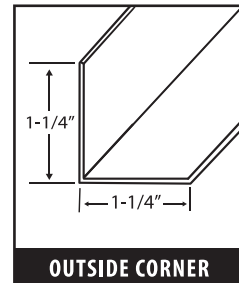

AGRILITE™

Corrugated PVC Liner Panels

Product Specifications

PRODUCT CHART		
Profile:	Agrilite™ Greca	Agrilite™ 9"
Panel Width:	38" (Net Coverage 36")	38" (Net Coverage 36")
Panel Lengths:	12'4", 16'4", 20'4"	12'4", 16'4", 20'4"
Panel Thickness:	0.032" (0.81 mm)	0.035" (0.89 mm)
Rib Height:	0.75" (19.05 mm)	0.71" (18.2 mm)
Panel Color:	Bright White	Bright White
UV Resistant:	Yes	Yes

AVAILABLE PROFILES

Agrilite™ PVC Profiles are available to make your installation effortless and improve the look of finished interior walls and ceilings.