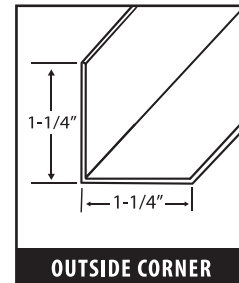

AGRILITE™

Corrugated PVC Liner Panels

Product Specifications

PRODUCT CHART		
Profile:	Agrilite™ Greca	Agrilite™ 9"
Panel Width:	38" (Net Coverage 36")	38" (Net Coverage 36")
Panel Lengths:	12'2", 16'4", 20'4"	12'2", 16'4", 20'4"
Panel Thickness:	0.032" (0.81 mm)	0.035" (0.89 mm)
Rib Height:	0.75" (19.05 mm)	0.71" (18.2 mm)
Panel Color:	Ultra White	Ultra White
UV Resistant:	Yes	Yes

AVAILABLE PROFILES

Agrilite™ PVC Profiles are available to make your installation effortless and improve the look of finished interior walls and ceilings.