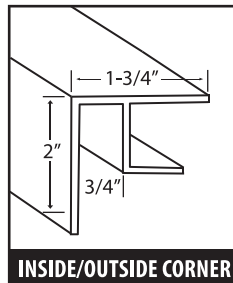

AGRILITE™

Corrugated PVC Liner Panels

Product Specifications

PRODUCT CHART		
Profile:	Agrilite™ Greca	Agrilite™ 9"
Panel Width:	38" (Net Coverage 36")	38" (Net Coverage 36")
Panel Lengths:	12'2", 16'4", 20'4"	12'2", 16'4", 20'4"
Panel Thickness:	0.032" (0.81 mm)	0.035" (0.89 mm)
Rib Height:	0.75" (19.05 mm)	0.71" (18.2 mm)
Panel Color:	Ultra White	Ultra White
UV Resistant:	Yes	Yes

AVAILABLE PROFILES

Agrilite™ PVC Profiles are available to make your installation effortless and improve the look of finished interior walls and ceilings.