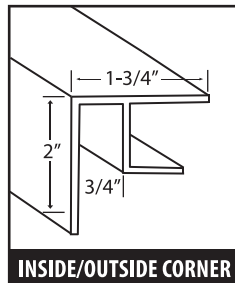

AGRILITE™

Corrugated PVC Liner Panels

Product Specifications

PRODUCT CHART		
Profile:	Agrilite™ Greca	Agrilite™ 9"
Panel Width:	38" (Net Coverage 36")	38" (Net Coverage 36")
Panel Lengths:	12'4", 16'4", 20'4"	12'4", 16'4", 20'4"
Panel Thickness:	0.032" (0.81 mm)	0.035" (0.89 mm)
Rib Height:	0.75" (19.05 mm)	0.71" (18.2 mm)
Panel Color:	Bright White	Bright White
UV Resistant:	Yes	Yes

AVAILABLE PROFILES

Agrilite™ PVC Profiles are available to make your installation effortless and improve the look of finished interior walls and ceilings.