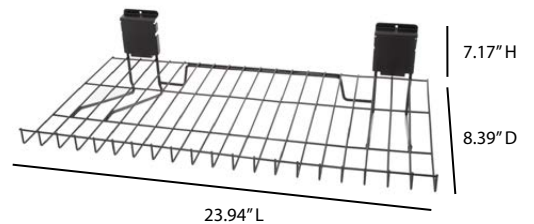

4" Double Hook

8" Double Hook

12" Basket

18" Basket

24" Shelf

EZ Slatwall PVC Panel

Create a functional and organized wall space with the EZ Slatwall PVC panel. The EZ Slatwall interlocking panel system is a great wall organization solution for your home, office, or workspace.