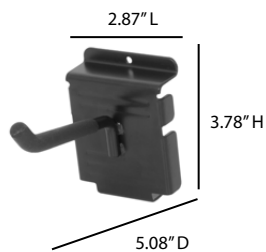

EZ Slatwall PVC Panel

Accessories

5" Bike Hook

8" Hose Hook

6" Double J Hook

5" x 4" x 2 3/4" Plastic Bin

4" Single Hook

8" Single Hook

4" Double Hook

8" Double Hook

12" Basket

18" Basket

24" Shelf

EZ Slatwall PVC Panel

Create a functional and organized wall space with the EZ Slatwall PVC panel. The EZ Slatwall interlocking panel system is a great wall organization solution for your home, office, or workspace.