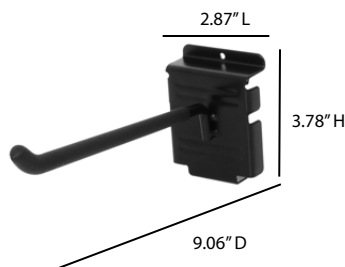

EZ Slatwall PVC Panel

Accessories

5" Bike Hook

8" Hose Hook

6" Double J Hook

5" x 4" x 2 3/4" Plastic Bin

4" Single Hook

8" Single Hook

4" Double Hook

8" Double Hook

12" Basket

18" Basket

24" Shelf

EZ Slatwall PVC Panel

Create a functional and organized wall space with the EZ Slatwall PVC panel. The EZ Slatwall interlocking panel system is a great wall organization solution for your home, office, or workspace.

Where function meets style!

Accessories

- Made from carbon steel
- Hooks surface treatment is black powder coating with PVC dipping
- Basket and shelf surface treatment is black powder coating
- Organize and eliminate clutter
- Keeps tools easily accessible and readily available
- Heavy duty support arms included for added strength and durability