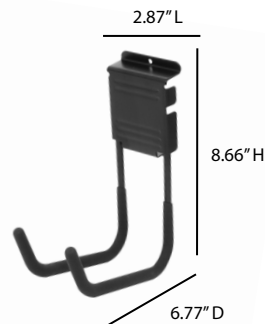

EZ Slatwall PVC Panel

Accessories

5" Bike Hook

8" Hose Hook

6" Double J Hook

5" x 4" x 2 3/4" Plastic Bin

4" Single Hook

8" Single Hook

4" Double Hook

8" Double Hook

12" Basket

18" Basket

24" Shelf

EZ Slatwall PVC Panel

Create a functional and organized wall space with the EZ Slatwall PVC panel. The EZ Slatwall interlocking panel system is a great wall organization solution for your home, office, or workspace.