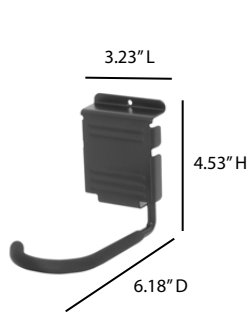

EZ Slatwall PVC Panel

Accessories

5" Bike Hook

8" Hose Hook

6" Double J Hook

5" x 4" x 2 3/4" Plastic Bin

4" Single Hook

8" Single Hook

4" Double Hook

8" Double Hook

12" Basket

18" Basket

24" Shelf

EZ Slatwall PVC Panel

Create a functional and organized wall space with the EZ Slatwall PVC panel. The EZ Slatwall interlocking panel system is a great wall organization solution for your home, office, or workspace.