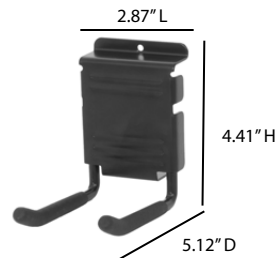

EZ Slatwall PVC Panel

Accessories

5" Bike Hook

8" Hose Hook

6" Double J Hook

5" x 4" x 2 3/4" Plastic Bin

4" Single Hook

8" Single Hook

4" Double Hook

8" Double Hook

12" Basket

18" Basket

24" Shelf

EZ Slatwall PVC Panel

Create a functional and organized wall space with the EZ Slatwall PVC panel. The EZ Slatwall interlocking panel system is a great wall organization solution for your home, office, or workspace.

Where function meets style!

Accessories

- Made from carbon steel
- Hooks surface treatment is black powder coating with PVC dipping
- Basket and shelf surface treatment is black powder coating
- Organize and eliminate clutter
- Keeps tools easily accessible and readily available
- Heavy duty support arms included for added strength and durability