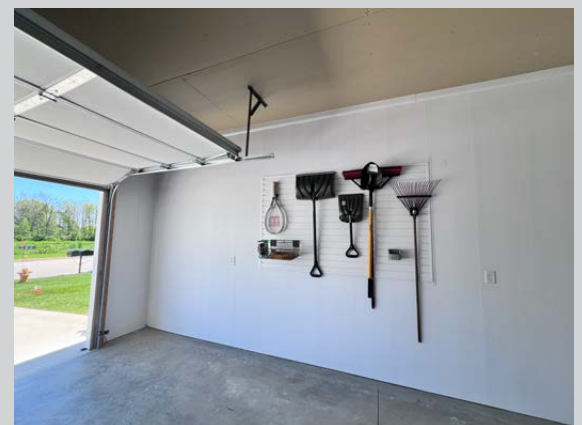

4" Double Hook

8" Double Hook

12" Basket

18" Basket

24" Shelf

EZ Slatwall PVC Panel

Create a functional and organized wall space with the EZ Slatwall PVC panel. The EZ Slatwall interlocking panel system is a great wall organization solution for your home, office, or workspace.

Where function meets style!

Accessories

- Made from carbon steel
- Hooks surface treatment is black powder coating with PVC dipping
- Basket and shelf surface treatment is black powder coating
- Organize and eliminate clutter
- Keeps tools easily accessible and readily available
- Heavy duty support arms included for added strength and durability