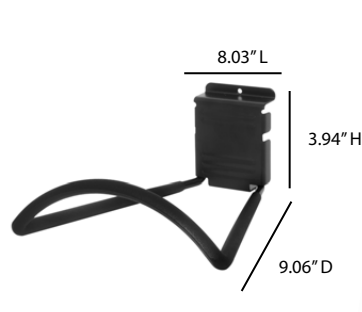

EZ Slatwall PVC Panel

Accessories

5" Bike Hook

8" Hose Hook

6" Double J Hook

5" x 4" x 2 3/4" Plastic Bin

4" Single Hook

8" Single Hook

4" Double Hook

8" Double Hook

12" Basket

18" Basket

24" Shelf

EZ Slatwall PVC Panel

Create a functional and organized wall space with the EZ Slatwall PVC panel. The EZ Slatwall interlocking panel system is a great wall organization solution for your home, office, or workspace.

Where function meets style!

Accessories

- Made from carbon steel
- Hooks surface treatment is black powder coating with PVC dipping
- Basket and shelf surface treatment is black powder coating
- Organize and eliminate clutter
- Keeps tools easily accessible and readily available
- Heavy duty support arms included for added strength and durability