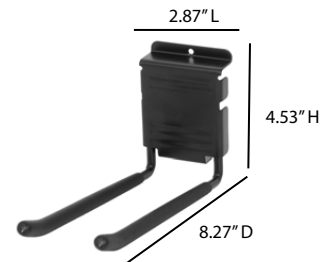

EZ Slatwall PVC Panel

Accessories

5" Bike Hook

8" Hose Hook

6" Double J Hook

5" x 4" x 2 3/4" Plastic Bin

4" Single Hook

8" Single Hook

4" Double Hook

8" Double Hook

12" Basket

18" Basket

24" Shelf

EZ Slatwall PVC Panel

Create a functional and organized wall space with the EZ Slatwall PVC panel. The EZ Slatwall interlocking panel system is a great wall organization solution for your home, office, or workspace.

Where function meets style!

Accessories

- Made from carbon steel
- Hooks surface treatment is black powder coating with PVC dipping
- Basket and shelf surface treatment is black powder coating
- Organize and eliminate clutter
- Keeps tools easily accessible and readily available
- Heavy duty support arms included for added strength and durability