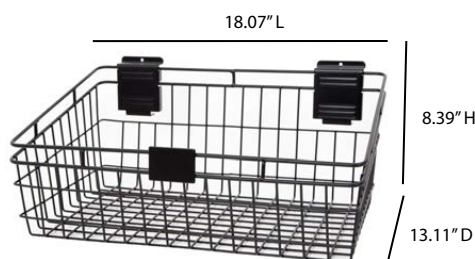

EZ Slatwall PVC Panel

Accessories

5" Bike Hook

8" Hose Hook

6" Double J Hook

5" x 4" x 2 3/4" Plastic Bin

4" Single Hook

8" Single Hook

4" Double Hook

8" Double Hook

12" Basket

18" Basket

24" Shelf

EZ Slatwall PVC Panel

Create a functional and organized wall space with the EZ Slatwall PVC panel. The EZ Slatwall interlocking panel system is a great wall organization solution for your home, office, or workspace.