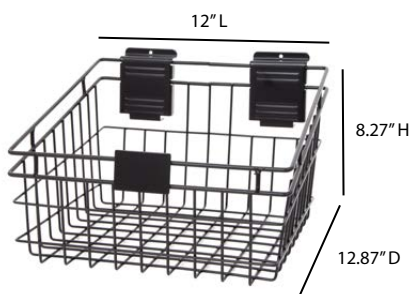

EZ Slatwall PVC Panel

Accessories

5" Bike Hook

8" Hose Hook

6" Double J Hook

5" x 4" x 2 3/4" Plastic Bin

4" Single Hook

8" Single Hook

4" Double Hook

8" Double Hook

12" Basket

18" Basket

24" Shelf

EZ Slatwall PVC Panel

Create a functional and organized wall space with the EZ Slatwall PVC panel. The EZ Slatwall interlocking panel system is a great wall organization solution for your home, office, or workspace.