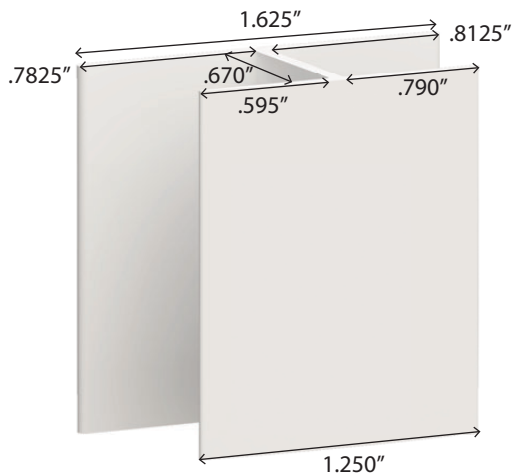

Z SLATWALL

EZ SLATWALL PVC TRIM SYSTEM

J-Trim

**Inside/Outside
Corner**

H-Trim

Transition H-Trim

Note: EZ Slatwall trims and EZ Liner® trims are not interchangeable.