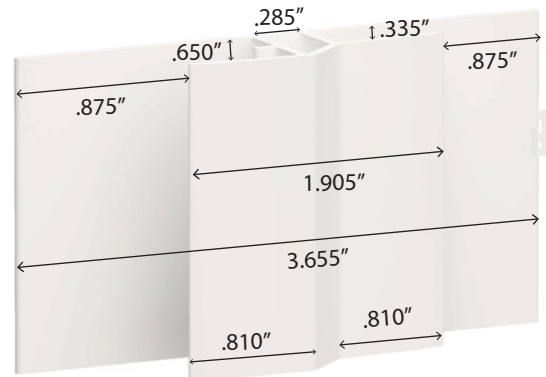

Z SLATWALL

EZ SLATWALL PVC TRIM SYSTEM

J-Trim

**Inside/Outside
Corner**

H-Trim

Transition H-Trim

Note: EZ Slatwall trims and EZ Liner® trims are not interchangeable.