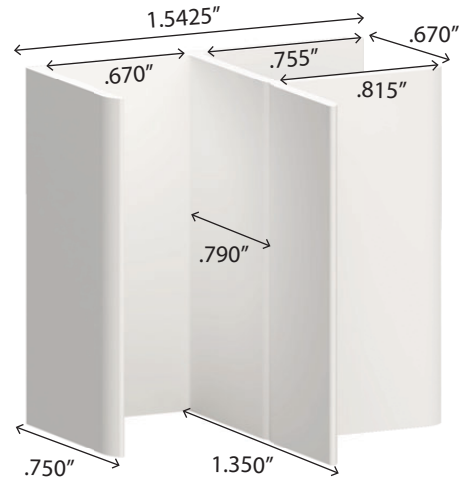

Z SLATWALL

EZ SLATWALL PVC TRIM SYSTEM

J-Trim

**Inside/Outside
Corner**

H-Trim

Transition H-Trim

Note: EZ Slatwall trims and EZ Liner® trims are not interchangeable.