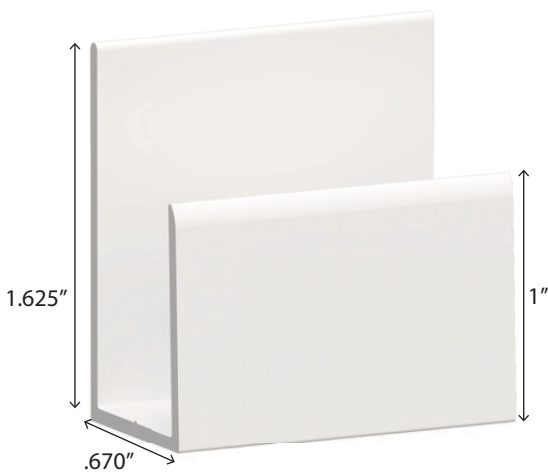

Z SLATWALL

EZ SLATWALL PVC TRIM SYSTEM

J-Trim

**Inside/Outside
Corner**

H-Trim

Transition H-Trim

Note: EZ Slatwall trims and EZ Liner® trims are not interchangeable.